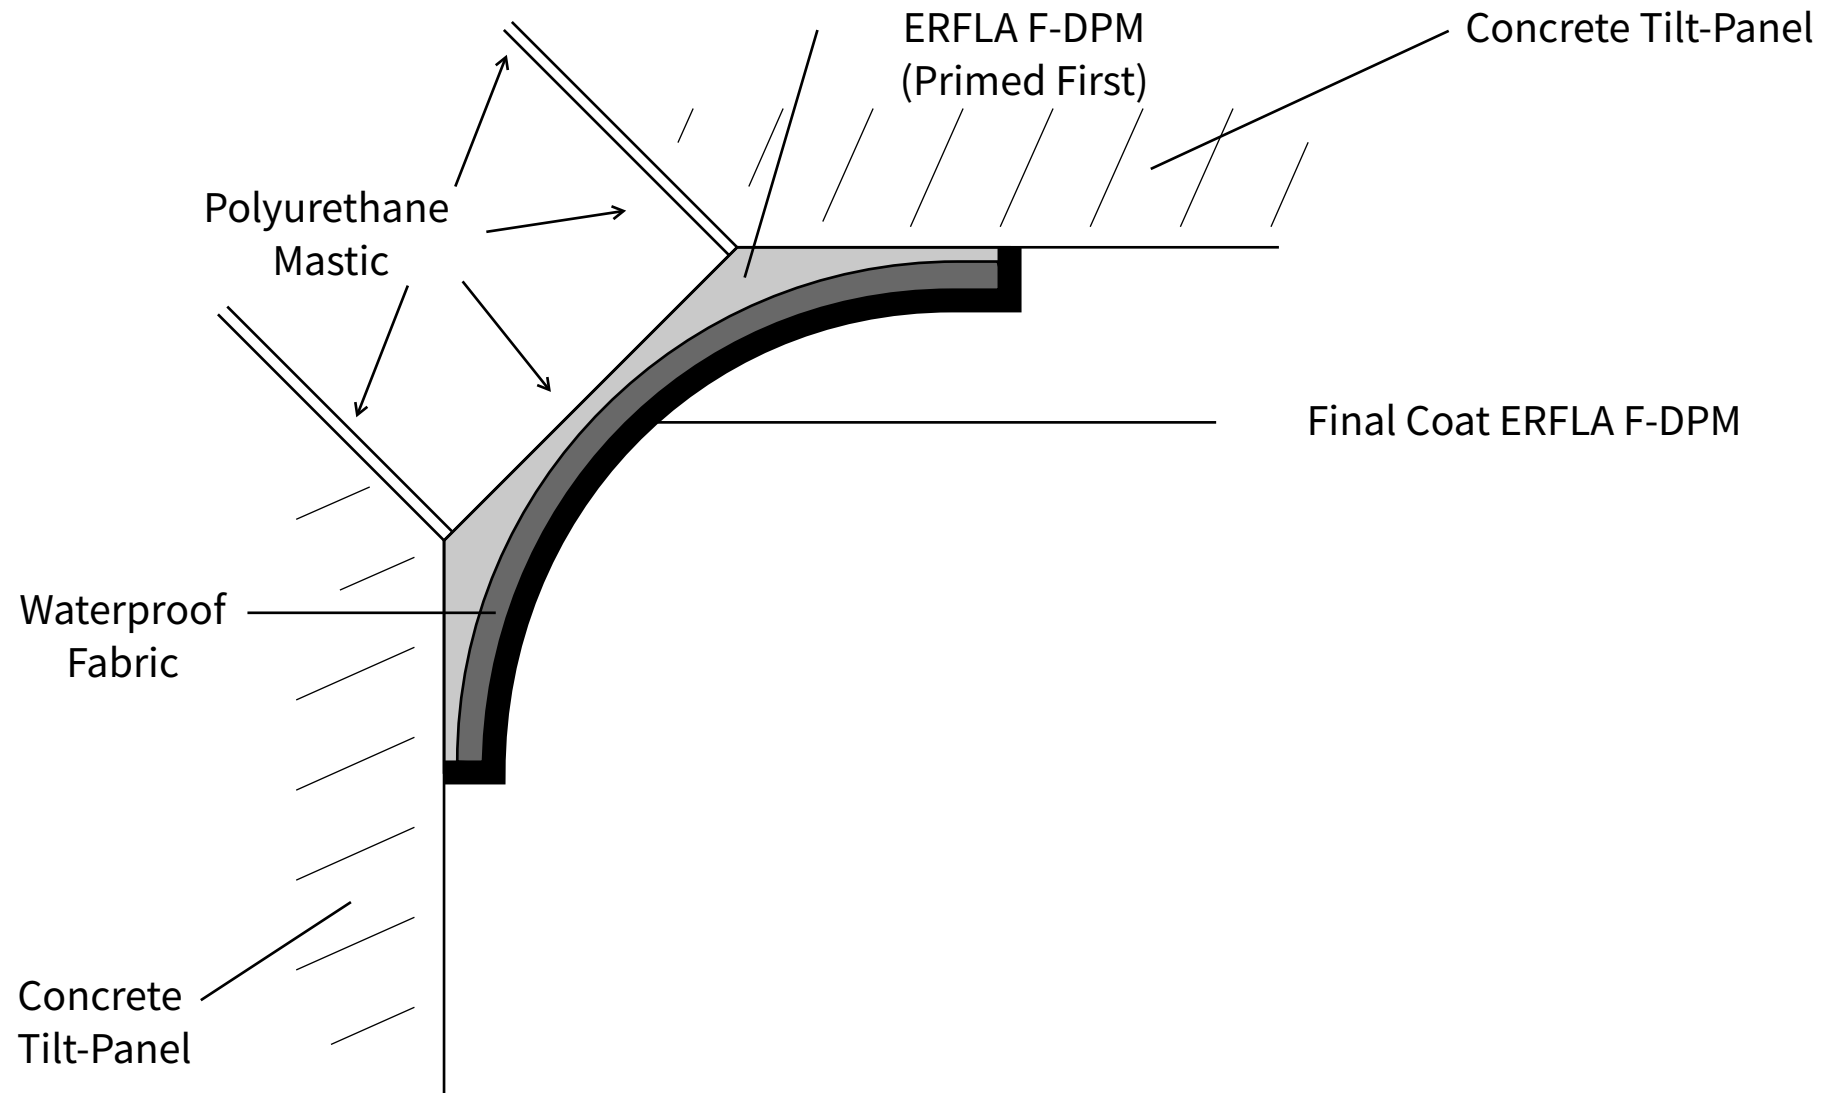

Specification for Waterproof Detail for Internal Concave Corner - Tilt Panel

Birds-Eye View

Not to Scale