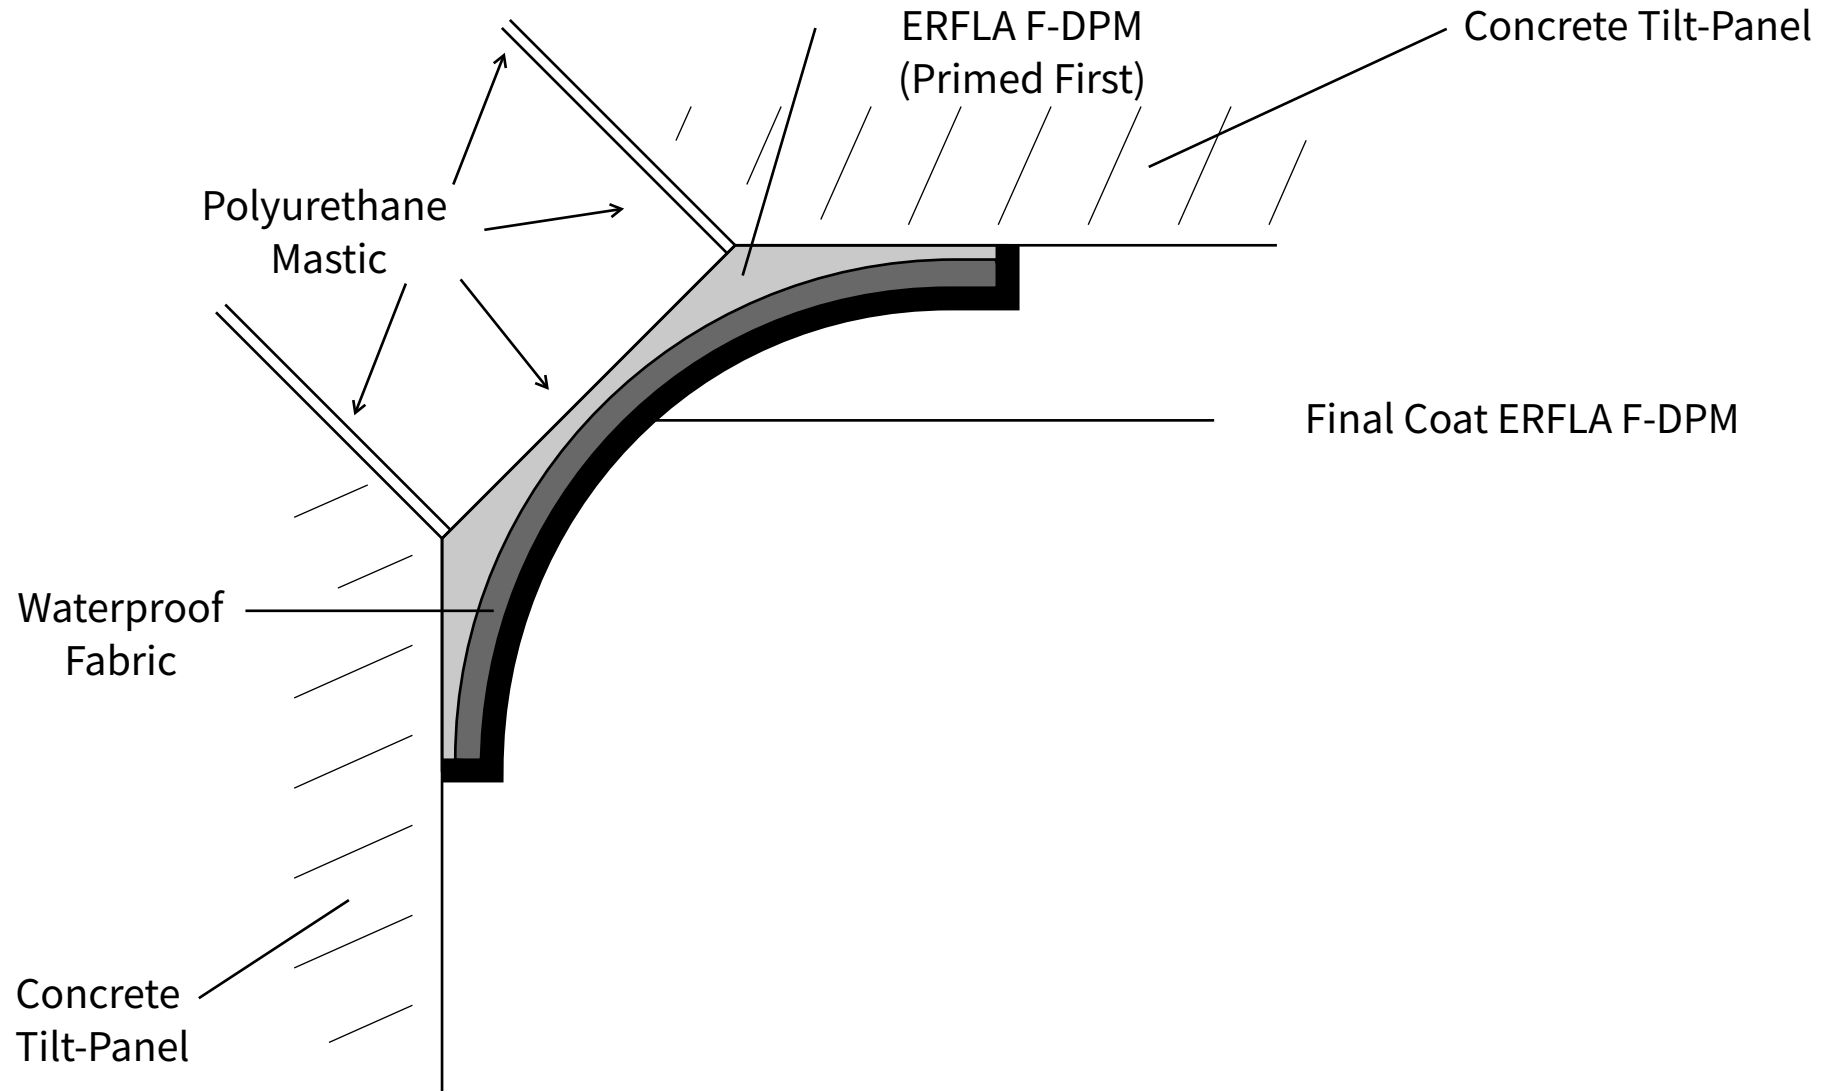

Specification for Waterproof Detail for Internal Concave Corner - Tilt Panel

Birds-Eye View

Not to Scale